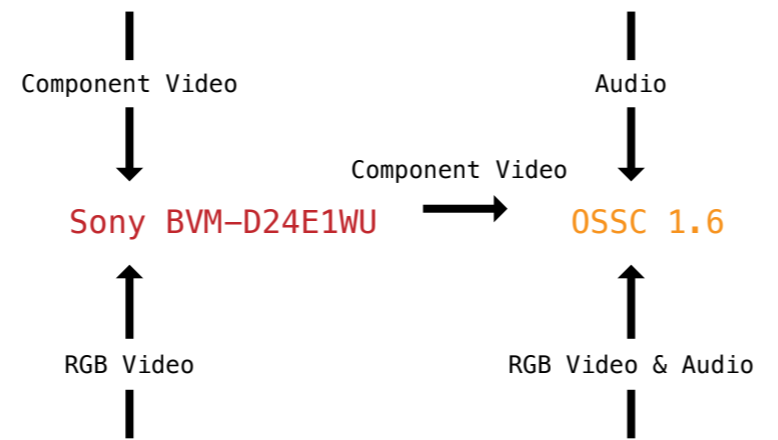

Console
Switch
Processor
Endpoint

PS3 CECHA01
(outputs native HDMI)

XBox 360 S
(outputs native HDMI)

XBox One X
(outputs native HDMI)

Nintendo Switch
(outputs native HDMI)

XBox
(outputs native Component)

Playstation 2
(outputs native Component)

Wii RVL-001
(outputs native Component)

Philips PH61150 4x1 Automatic Component Switch

AV Famicom
(RGB Mod [eTim])

SNES Mini
(RGB mod [custom])

Nintendo 64
(RGB mod [Voultar])

Genesis 2
(outputs native RGB)

Playstation 1
(outputs native RGB)

PC Engine
(RGB via EXT port)

gscartsw_lite 8x2 Automatic SCART Matrix

Denon AVR-X3400H Receiver